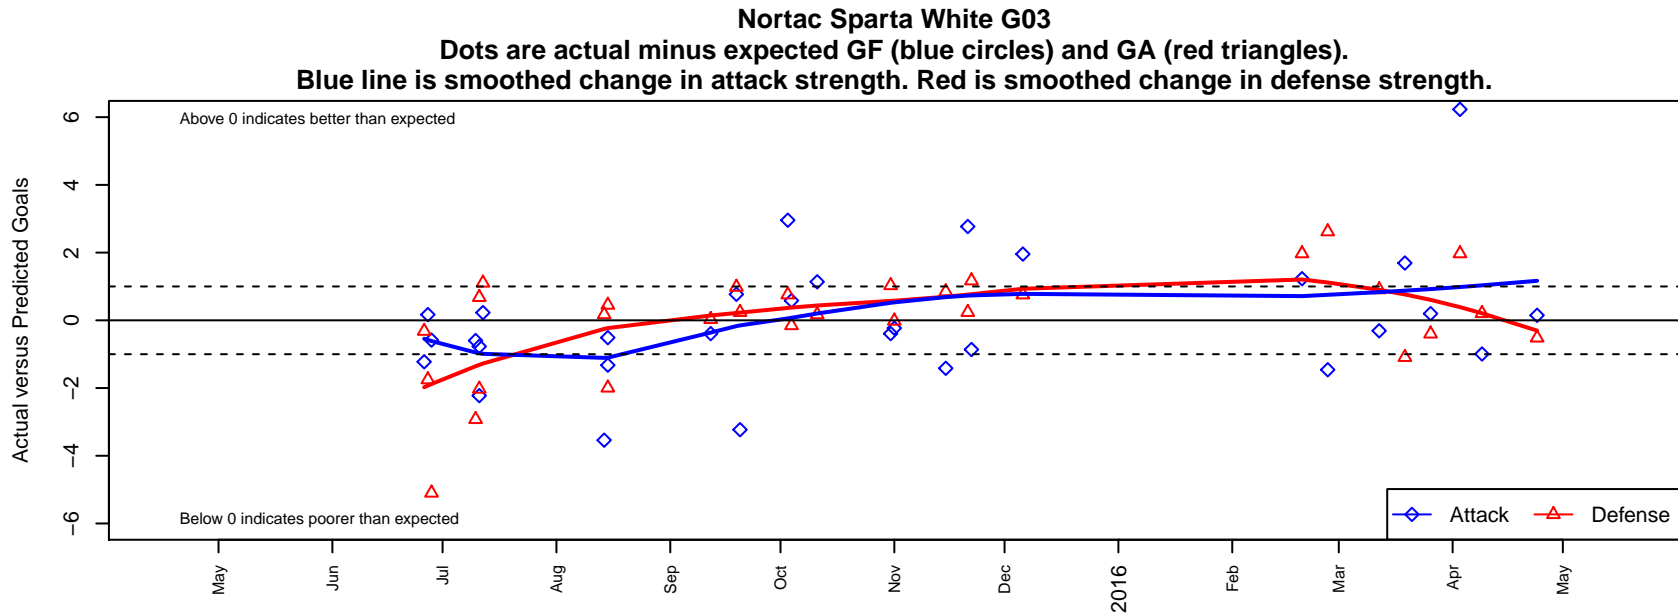

Nortac Sparta White G03

FC Tacoma
 Tacoma, WA
 G03 total strength=535
 attack=0.47 defense=0.34
 fall league = PSPL Copa Green U12
 spr league = Spr PSPL Classic 2 U12

alt names used:
 NORTAC SPARTA G03 White
 Sparta 03 White
 Sparta G03 White
 Sparta Girls 03 White
 NORTAC SPARTA G03 White

Venues played:
 2015 RVS Classic GU12
 2015 KCC GU12
 2015 Tyee Cup GU12 Silver
 2015 PSPL Copa Green U12
 2015 Spr PSPL Classic 2 U12

**attack and defense variance (black dot)
relative to other teams
and top 10 in region**