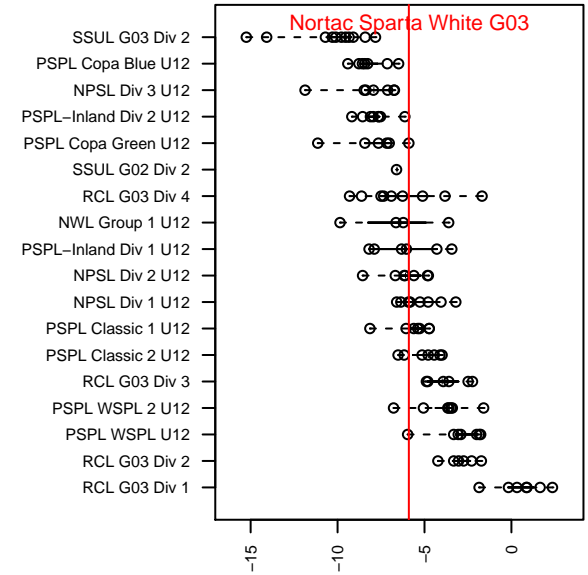

**attack and defense rating
relative to others at age
and all opponents in last 13 months**